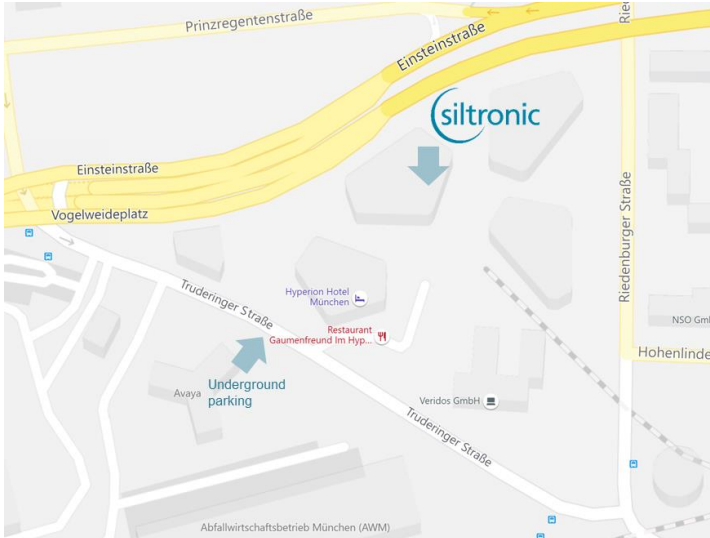

Your way to Siltronic AG Headquarter Munich

Siltronic AG
 Einsteinstraße 172
 Tower B / Blue Tower
 81677 Munich
www.siltronic.com

By plane and public transportation:

- Take the train S8 from Munich airport towards *Innenstadt/Pasing*
- Get off at Leuchtenbergring, 800m walk

Public transportation:

- S8/S4/S2 Trainstation Leuchtenbergring, 800m walk
- Trambahn 19, Stop Riedenburger Straße
- Bus 149, Stop Riedenburger Straße

By car:

From Stuttgart/Nürnberg:

- A99 towards Salzburg
- intersection Munich East A94 towards Munich/Messe ICM
- turn left into Truderinger Straße
- underground parking via Truderinger Straße

From Passau/Burghausen

- A94 towards Munich
- turn left into Truderinger Straße
- underground parking via Truderinger Straße

From Salzburg

- A8 towards Munich
- turn right onto B2R Innsbrucker Ring towards Passau
- tunnel Leuchtenbergring: turn right into Einsteinstraße towards Passau
- turn right into Truderinger Straße
- underground parking via Truderinger Straße

From Lindau/Garmisch-Partenkirchen

- A96/A95 towards Munich
- turn right onto B2R Mittlerer Ring towards Salzburg/Passau
- continue on Mittlerer Ring via Chiemgaustraße towards Passau
- tunnel Leuchtenbergring: turn right into Einsteinstraße towards Passau
- turn right into Truderinger Straße
- underground parking via Truderinger Straße