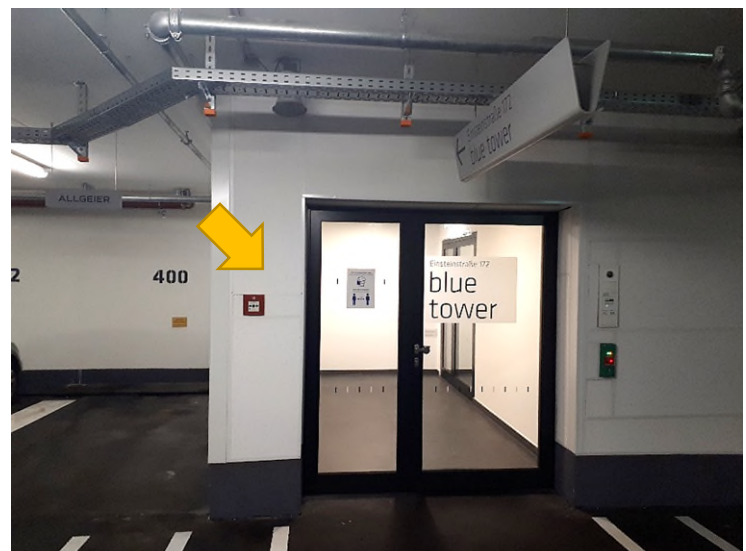

Directions to our underground parking:

The entrance to our underground parking garage is at „Truderinger Straße“ (green arrow).

We recommend to access via “Einsteinstraße” (orange arrow).

Choose „Siltronic AG“ via the arrows and press the “bell” button.

Are parking space is located in **P3**

Parking slots are: 317–343 und 374, 376, 378, 380, 382, 384, 386, 388, 390, 391

Here you will find the access to the “Blue Tower” next to **parking lot 400**:

Choose „Siltronic AG“ via the arrows and press the “bell” button.