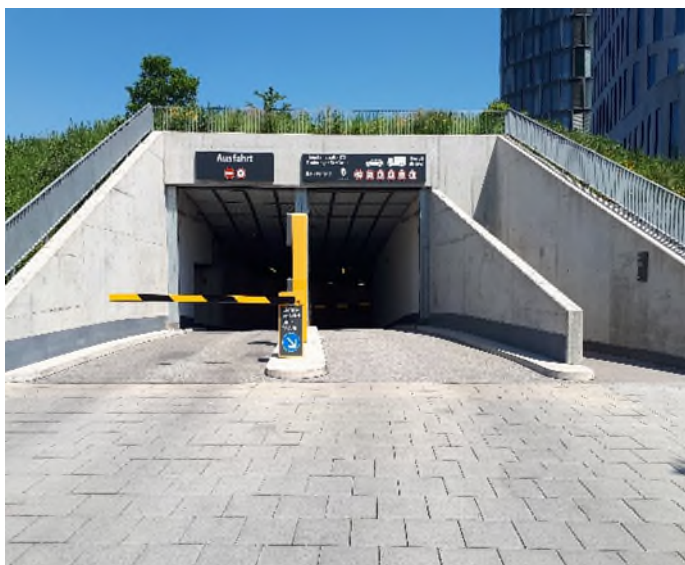

Directions to our underground parking:

The entrance to our underground parking garage is at „Truderinger Straße“ (green arrow).

We recommend to access via “Einsteinstraße” (orange arrow).