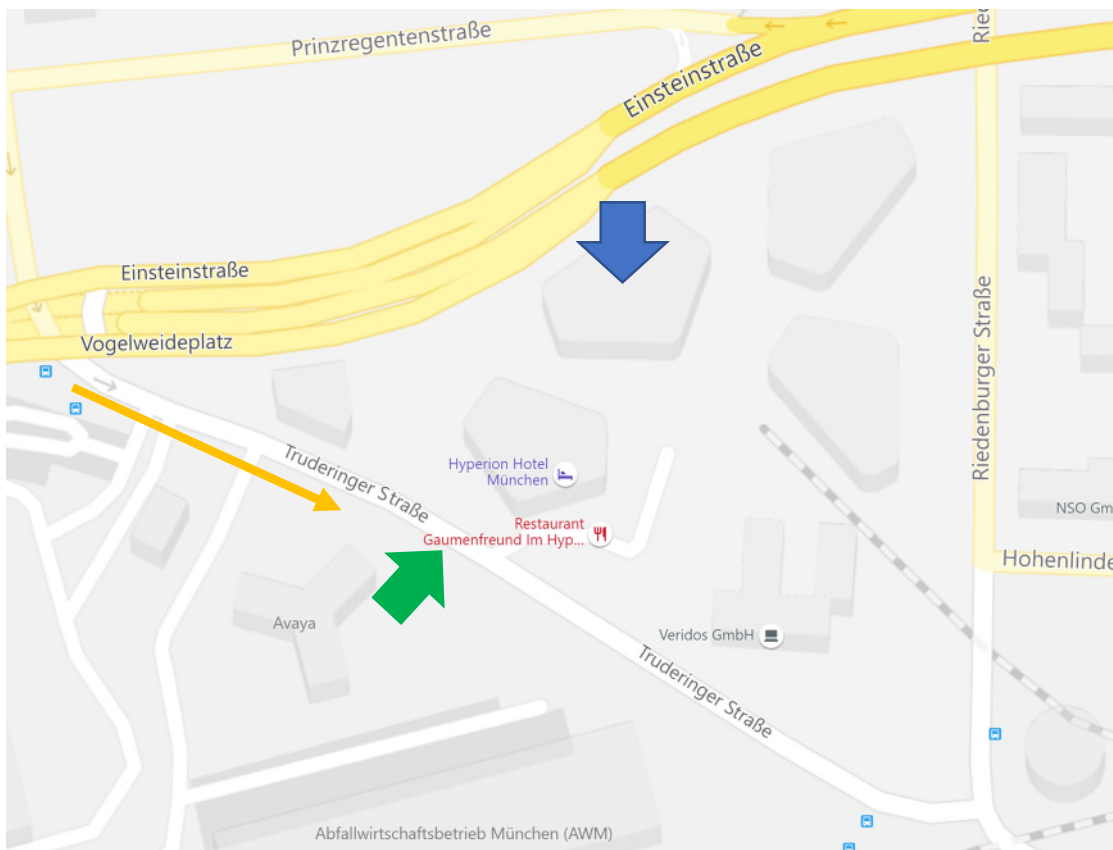

Ring the bell at the entrance door.

Arrival by car:

From Stuttgart/Nürnberg

- Autobahnring A99 direction to *Salzburg*
- Kreuz München Ost A94 direction to *München/Messe ICM*
- Turn left into *Truderinger Straße*
- Entrance to our underground parking via *Truderinger Straße*

From Passau/Burghausen

- A94 direction to *München*
- Turn left into *Truderinger Straße*
- Entrance to our underground parking via *Truderinger Straße*

From Salzburg

- A8 direction to *München*
- Turn right on B2R *Innsbrucker Ring* direction to *Passau*
- Tunnel *Leuchtenbergring*: Turn right into *Einsteinstraße* direction to *Passau*
- Turn right into *Truderinger Straße*
- Entrance to our underground parking via *Truderinger Straße*

From Lindau/Garmisch-Partenkirchen

- A96/A95 direction to *München*
- Turn right onto B2R *Mittlerer-Ring* direction to *Salzburg/Passau*
- *Mittlerer Ring* onto *Chiemgaustraße* direction to *Passau*
- Tunnel *Leuchtenbergring*: Turn right onto *Einsteinstraße* direction to *Passau*
- Turn right into *Truderinger Straße*
- Entrance to our underground parking via *Truderinger Straße*

Directions to our underground parking:

The entrance to our underground parking garage is at „Truderinger Straße“ (green arrow).

We recommend to access via “Einsteinstraße” (orange arrow).

Choose „Siltronic AG“ via the arrows and press the “bell” button.