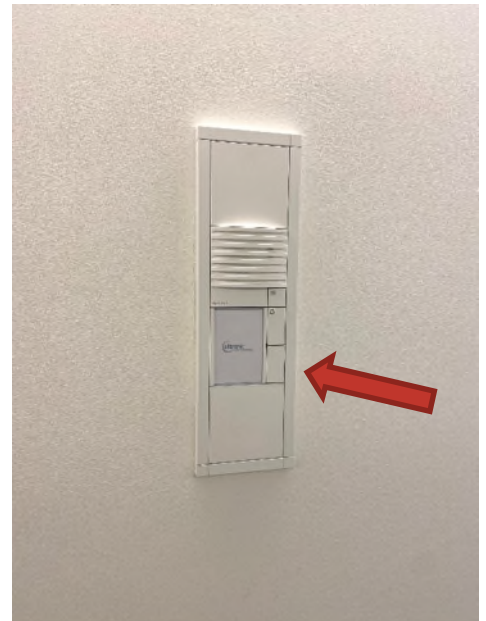

Ring the bell at the entrance door.

Arrival by car:

From Stuttgart/Nürnberg

- Autobahnring A99 direction to *Salzburg*
- Kreuz München Ost A94 direction to *München/Messe ICM*
- Turn left into *Truderinger Straße*
- Entrance to our underground parking via *Truderinger Straße*