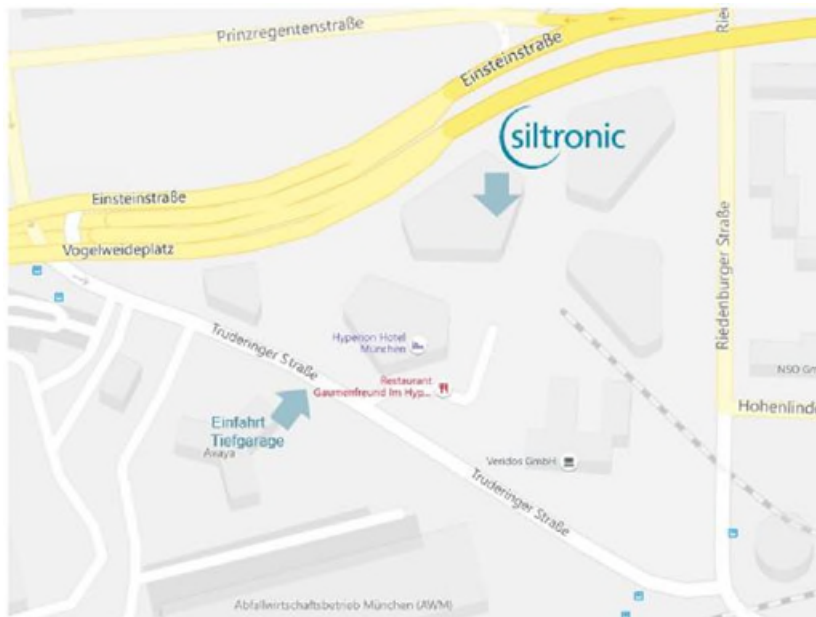

Directions to Siltronic`s headquarter in Munich

Siltronic AG
Einsteinstraße 172
Tower B / Blue Tower
81677 Munich
www.siltronic.com

Arrival by plane:

- Airport Munich - S8 to *Innenstadt/Pasing*
- Stop *Leuchtenbergring*, walking distance appr. 800m

Public transport in Munich:

- S1/S2/S4/S6/S8, stop *Leuchtenbergring*, walking distance appr. 800m
- Tram #19, stop *Vogelweideplatz*
- Bus #149 + #X30, stop *Vogelweideplatz*

In the lobby you will find the reception who will open the gates.
Our offices are located on the 9th floor.

Ring the bell at the entrance door.

Arrival by car:

From Stuttgart/Nürnberg

- Autobahnring A99 direction to *Salzburg*
- Kreuz München Ost A94 direction to *München/Messe ICM*
- Turn left into *Truderinger Straße*
- Entrance to our underground parking via *Truderinger Straße*

From Passau/Burghausen

- A94 direction to *München*
- Turn left into *Truderinger Straße*
- Entrance to our underground parking via *Truderinger Straße*

From Salzburg

- A8 direction to *München*
- Turn right on B2R *Innsbrucker Ring* direction to *Passau*
- Tunnel *Leuchtenbergring*: Turn right into *Einsteinstraße* direction to *Passau*
- Turn right into *Truderinger Straße*
- Entrance to our underground parking via *Truderinger Straße*