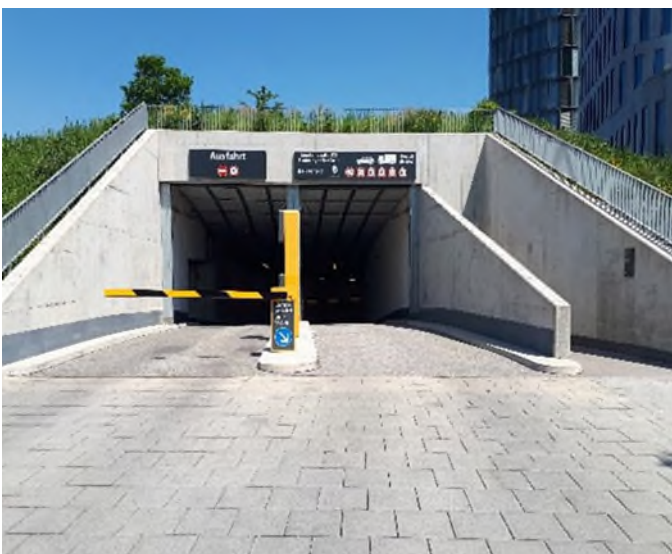

Directions to our underground parking:

The entrance to our underground parking garage is at *Truderinger Straße* (green arrow).

We recommend to access via *Einsteinstraße* (orange arrow).