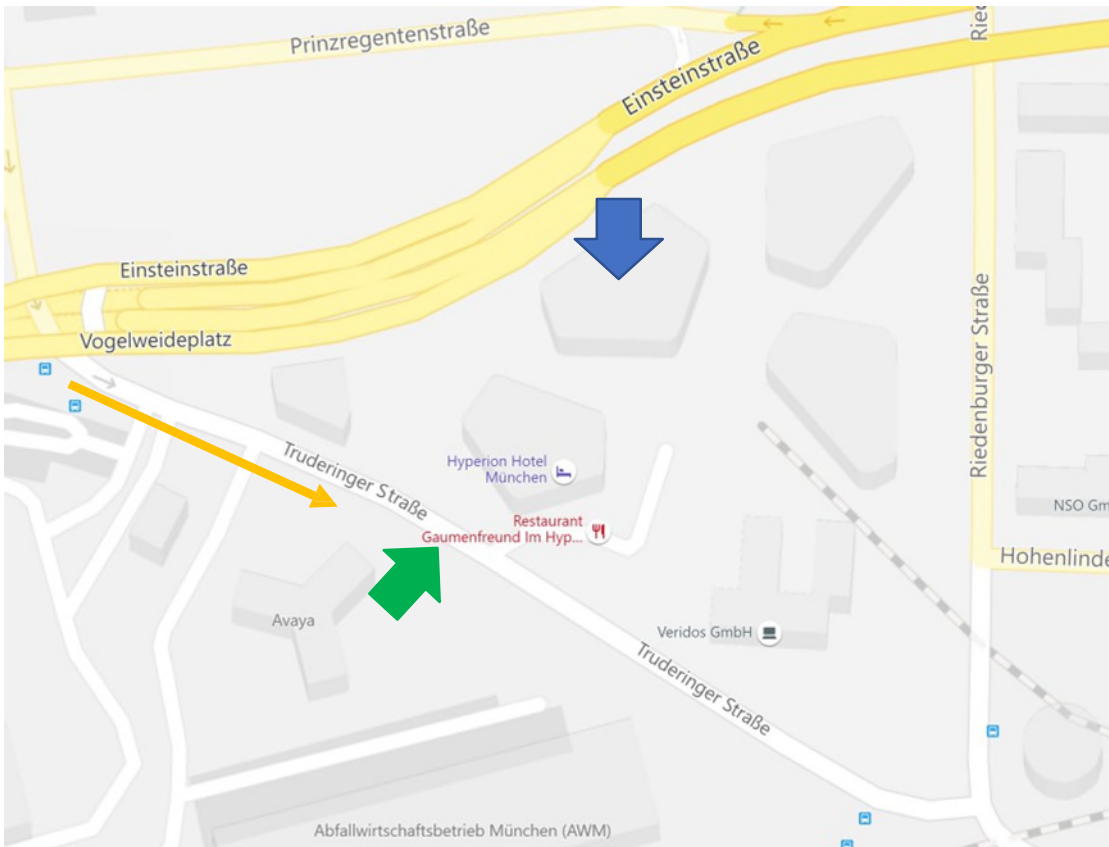

From Stuttgart/Nürnberg

- Autobahnring A99 direction to *Salzburg*
- Kreuz München Ost A94 direction to *München/Messe ICM*
- Turn left into *Truderinger Straße*
- Entrance to our underground parking via *Truderinger Straße*

From Passau/Burghausen

- A94 direction to *München*
- Turn left into *Truderinger Straße*
- Entrance to our underground parking via *Truderinger Straße*

From Salzburg

- A8 direction to *München*
- Turn right on B2R Innsbrucker Ring direction to *Passau*
- Tunnel Leuchtenbergring: Turn right into *Einsteinstraße* direction to *Passau*
- Turn right into *Truderinger Straße*
- Entrance to our underground parking via *Truderinger Straße*

From Lindau/Garmisch-Partenkirchen

- A96/A95 direction to *München*
- Turn right into B2R Mittlerer-Ring direction to *Salzburg/Passau*
- Mittlerer Ring into Chiemgaustraße direction to *Passau*
- Tunnel Leuchtenbergring: Turn right into *Einsteinstraße* direction to *Passau*
- Turn right into *Truderinger Straße*
- Entrance to our underground parking via *Truderinger Straße*

Directions to our underground parking:

The entrance to our underground parking garage is at *Truderinger Straße* (green arrow).

We recommend to access via *Einsteinstraße* (orange arrow).

Choose „Siltronic AG“ via the arrows and press the “bell” button.