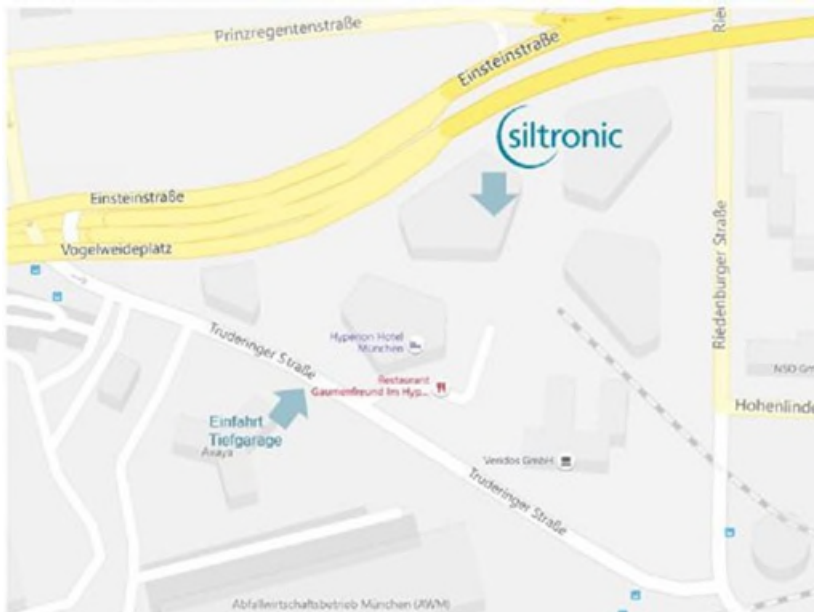

Directions to Siltronic`s headquarter in Munich

Siltronic AG
 Einsteinstraße 172
 Tower B / Blue Tower
 81677 München
www.siltronic.com

Arrival by plane:

- Airport Munich - S8 to *Innenstadt/Pasing*
- Stop *Leuchtenbergring*, walking distance appr. 800m

Public transport:

- S1/S2/S4/S6/S8, stop *Leuchtenbergring*, walking distance appr. 800m
- Tram #19, stop *Vogelweideplatz*
- Bus #149 + #X30, stop *Vogelweideplatz*

In the lobby you will find the reception who will open the gates.
Our offices are located on the 9th floor.

From Stuttgart/Nürnberg

- Autobahnring A99 direction to *Salzburg*
- Kreuz München Ost A94 direction to *München/Messe ICM*
- Turn left into *Truderinger Straße*
- Entrance to our underground parking via *Truderinger Straße*

From Passau/Burghausen

- A94 direction to *München*
- Turn left into *Truderinger Straße*
- Entrance to our underground parking via *Truderinger Straße*

From Salzburg

- A8 direction to *München*
- Turn right on B2R Innsbrucker Ring direction to *Passau*
- Tunnel Leuchtenbergring: Turn right into *Einsteinstraße* direction to *Passau*
- Turn right into *Truderinger Straße*
- Entrance to our underground parking via *Truderinger Straße*