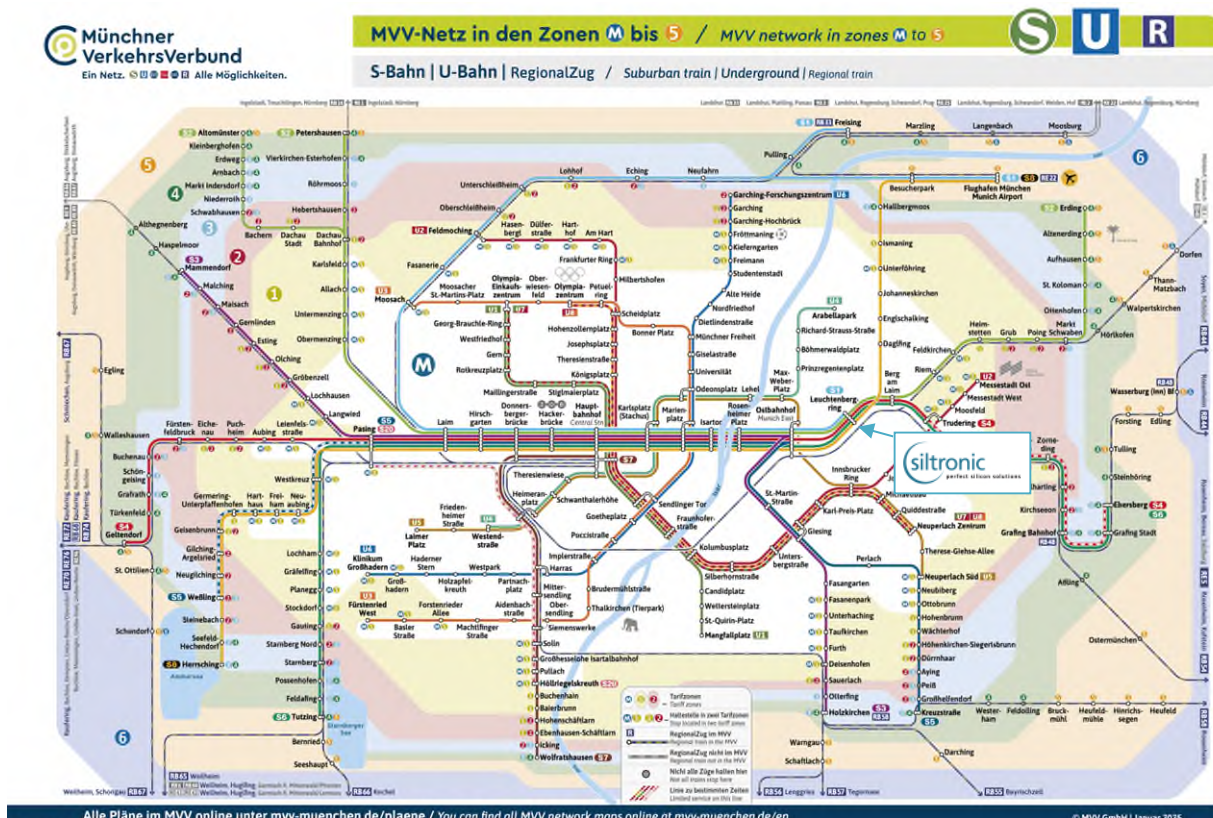

Directions to Siltronic`s headquarter in Munich

Siltronic AG
 Einsteinstraße 172
 Tower B / Blue Tower
 81677 München
www.siltronic.com

Arrival by plane:

- Airport Munich - S8 to *Innenstadt/Pasing*
- Stop *Leuchtenbergring*, walking distance appr. 800m

Public transport:

- S1/S2/S4/S6/S8, stop *Leuchtenbergring*, walking distance appr. 800m
- Tram #19, stop *Vogelweideplatz*
- Bus #149 + #X30, stop *Vogelweideplatz*

In the lobby you will find the reception who will open the gates.
Our offices are located on the 9th floor.

From Stuttgart/Nürnberg

- Autobahnring A99 direction to *Salzburg*
- Kreuz München Ost A94 direction to *München/Messe ICM*
- Turn left into *Truderinger Straße*
- Entrance to our underground parking via *Truderinger Straße*

The parking space is located in **P3** and our parking lots are: **317 – 343**.

Here you will find the access to the Blue Tower next to parking lot 400:

Choose „Siltronic AG“ via the arrows and press the “bell” button.