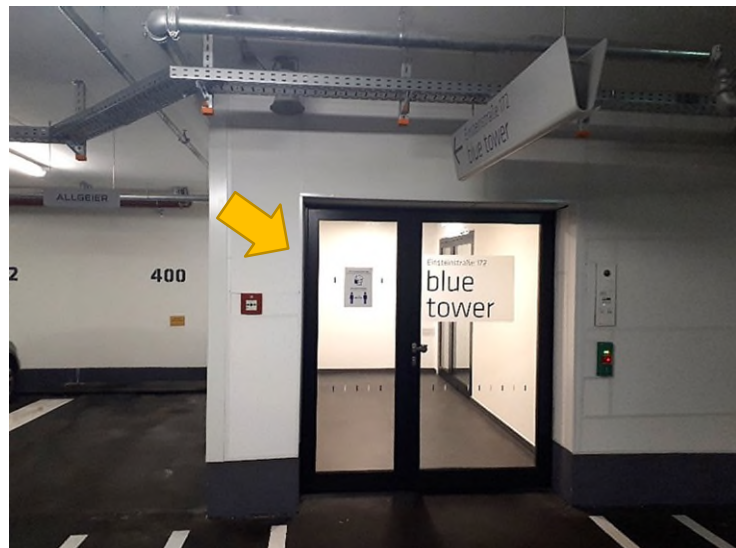

Directions to our underground parking:

The entrance to our underground parking garage is at *Truderinger Straße* (green arrow).

We recommend to access via *Einsteinstraße* (orange arrow).

Choose „Siltronic AG“ via the arrows and press the “bell” button.

The parking space is located in **P3** and our parking lots are: **317 – 343**.

Here you will find the access to the Blue Tower next to parking lot 400:

Choose „Siltronic AG“ via the arrows and press the “bell” button.