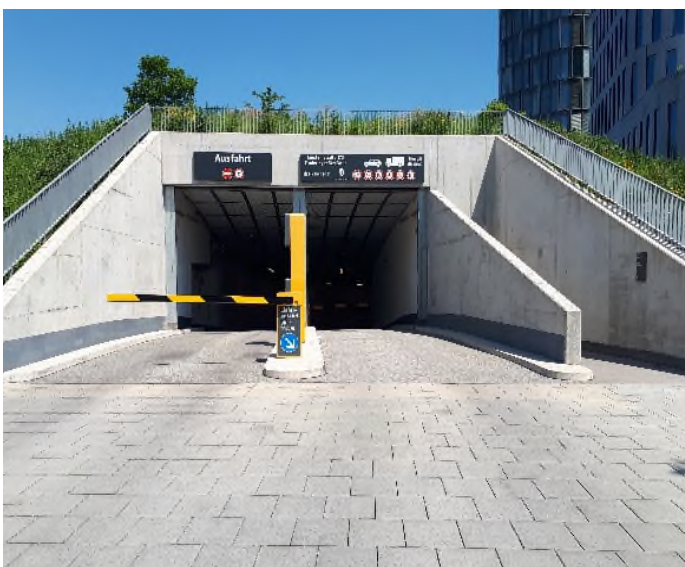

Directions to our underground parking:

The entrance to our underground parking garage is at „Truderinger Straße“ (green arrow).
We recommend to access via “Einsteinstraße” (orange arrow).