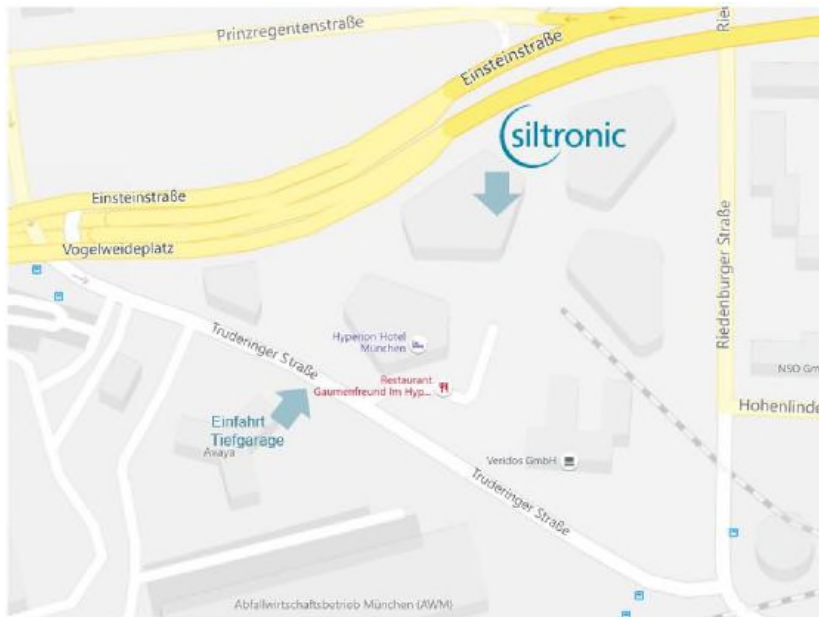

Directions to Siltronic`s headquarter in Munich

Siltronic AG
Einsteinstraße 172
Tower B / Blue Tower
81677 Munich
www.siltronic.com

Arrival by plane:

- Airport Munich - S8 to *Innenstadt/Pasing*
- Stop *Leuchtenbergring*, walking distance appr. 800m

Public transport in Munich:

- S8/S4/S2, stop *Leuchtenbergring*, walking distance appr. 800m
- Tram #19, stop *Vogelweideplatz*
- Bus #149, stop *Vogelweideplatz*

In the lobby you will find the reception who will open the gates.
Our offices are located on the 9th floor.

Ring the bell at the entrance door.

Arrival by car:

From Stuttgart/Nürnberg

- Autobahnring A99 direction to *Salzburg*
- Kreuz München Ost A94 direction to *München/Messe ICM*
- Turn left into *Truderinger Straße*
- Entrance to our underground parking via *Truderinger Straße*

From Passau/Burghausen

- A94 direction to *München*
- Turn left into *Truderinger Straße*
- Entrance to our underground parking via *Truderinger Straße*

From Salzburg

- A8 direction to *München*
- Turn right on B2R *Innsbrucker Ring* direction to *Passau*
- Tunnel *Leuchtenbergring*: Turn right into *Einsteinstraße* direction to *Passau*
- Turn right into *Truderinger Straße*
- Entrance to our underground parking via *Truderinger Straße*