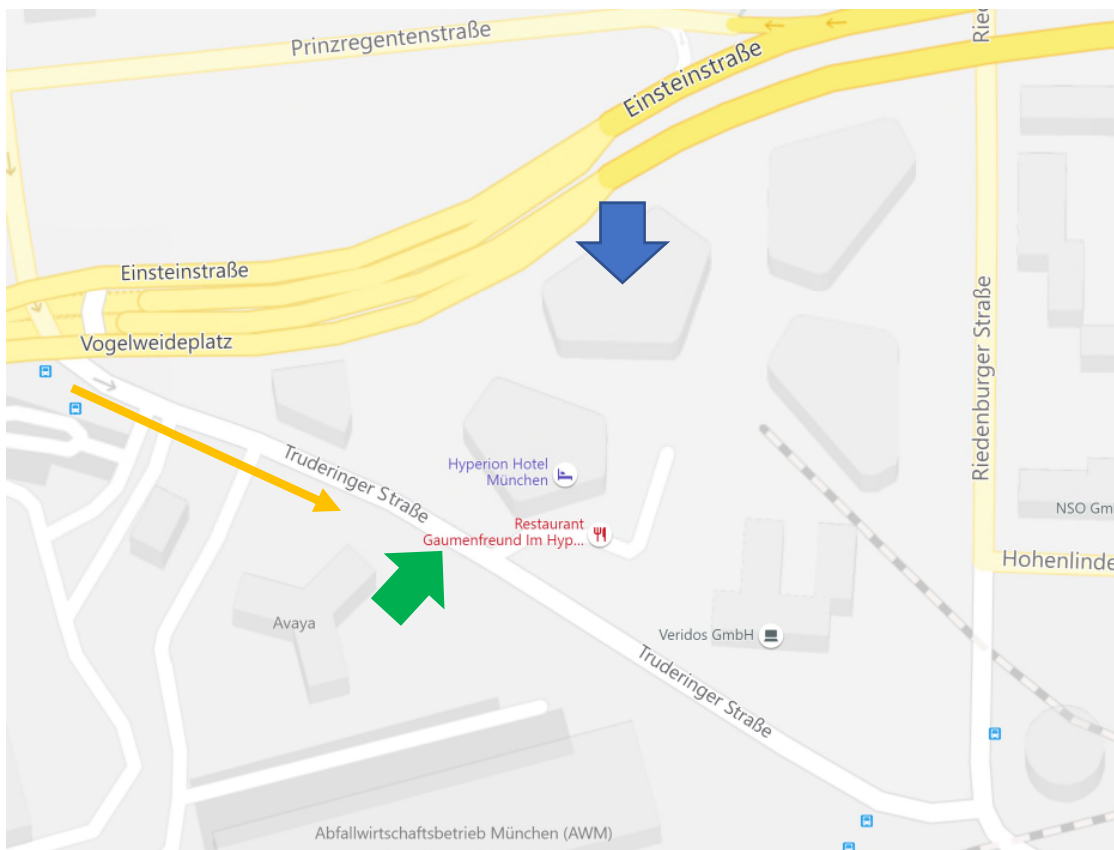

Directions to our underground parking:

The entrance to our underground parking garage is at „Truderinger Straße“ (green arrow).
We recommend to access via “Einsteinstraße” (orange arrow).