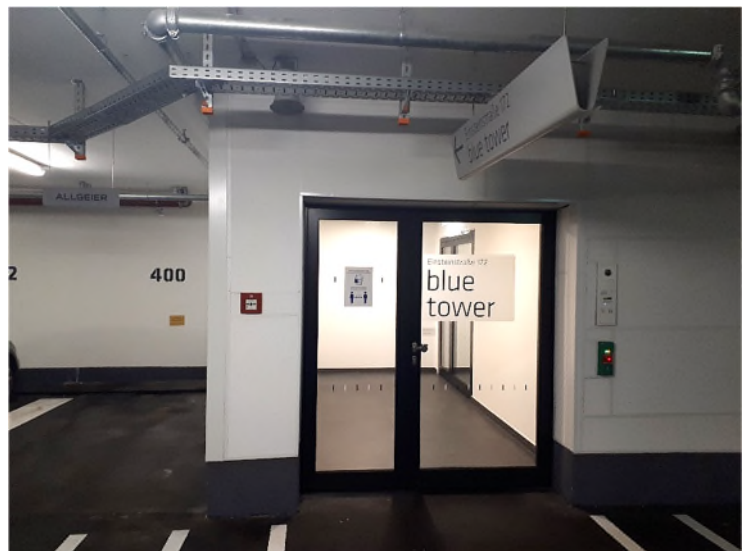

Are parking space is located in **P3**

Parking slots are: 317–343 und 374, 376, 378, 380, 382, 384, 386, 388, 390, 391

Here you will find the access the “Blue Tower”: