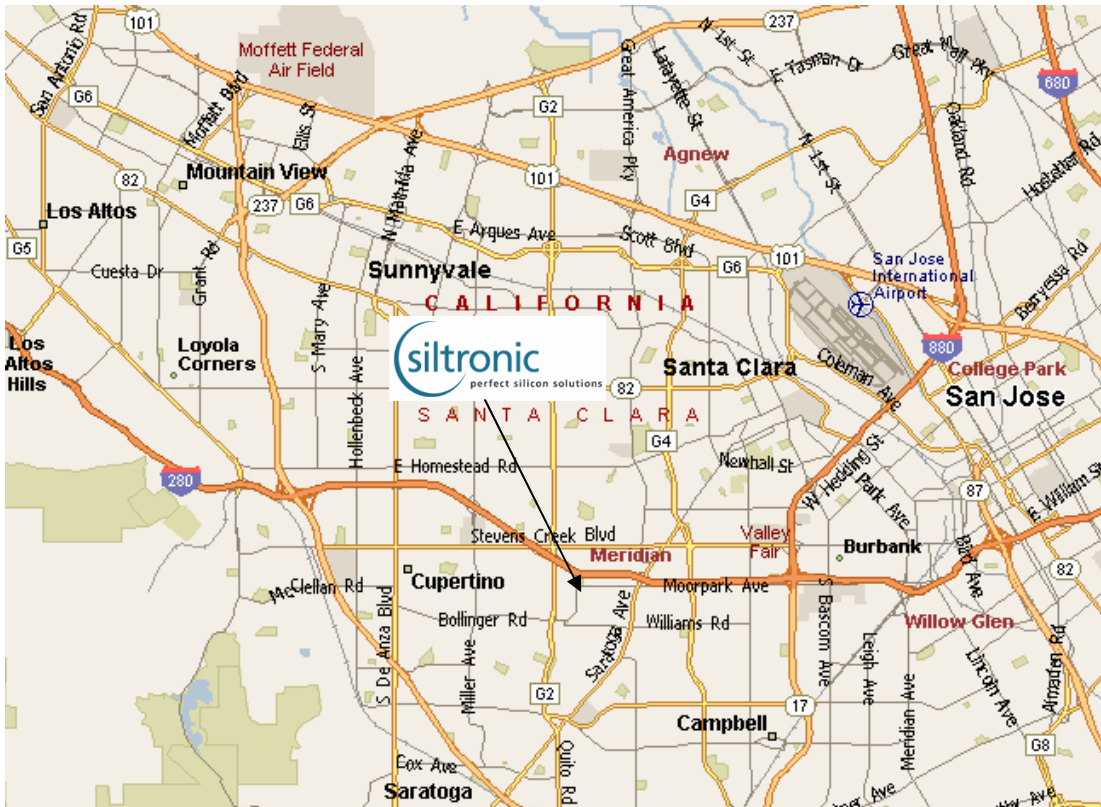

**YOUR WAY TO SILTRONIC
SAN JOSE SALES OFFICE**

From San Francisco International Airport:

- Start going towards the Airport Exit
- Take the US-101 South ramp towards San Jose
- Merge on US-101 South (~23 miles)
- Take the CA-85 South exit towards Cuperinto/Santa Cruz
- Merge on CA-85 South
- Take the I-280 exit towards San Francisco/San Jose
- Continue on I-280 South ramp towards San Jose
- Merge on I-280
- Take the Saratoga Ave (South) exit
- Merge onto Saratoga Ave
- Turn left onto Moorpark Ave (2nd traffic light)