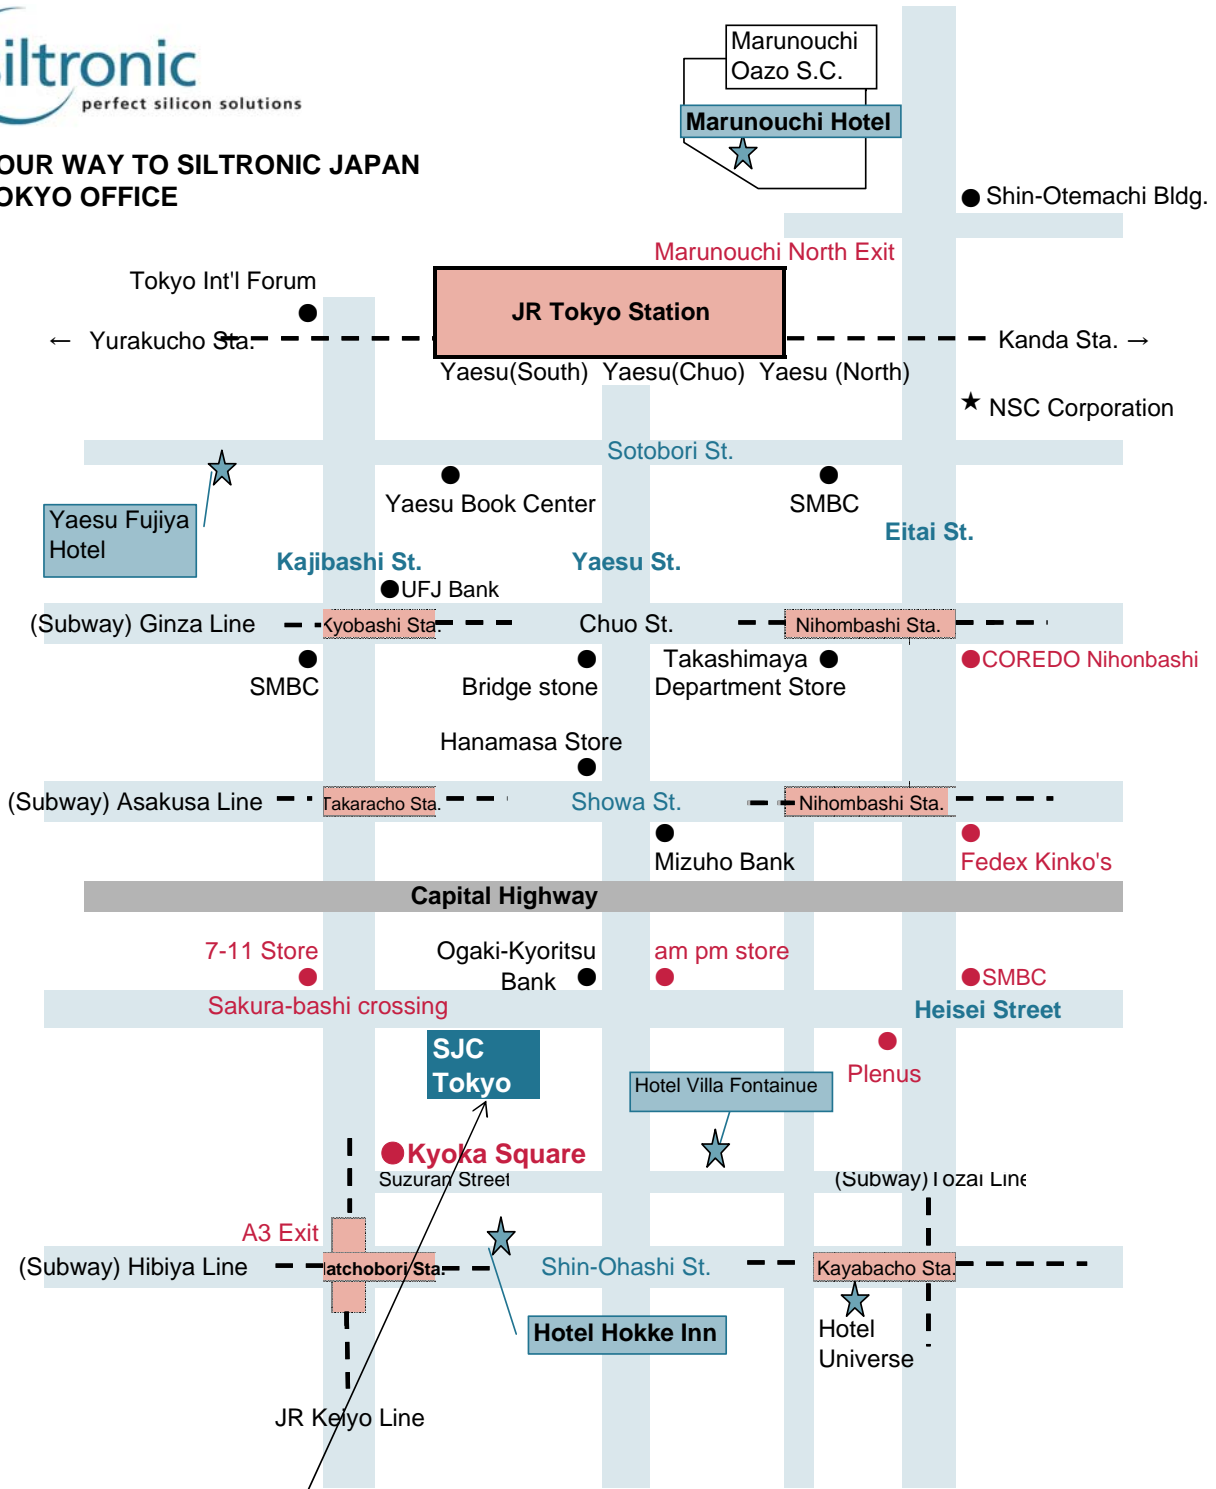

**YOUR WAY TO SILTRONIC JAPAN
TOKYO OFFICE**

Siltronic Japan Corporation (Head office, Tokyo)
 Daiki Bldg. 7Fl., 11-12, Hatchobori 3-chome, Chuo-ku,
 Tokyo 104-0032, JAPAN
 Tel:+81-3-3552-3281 Fax:+81-3-5566-7577

20 min from **Tokyo station on foot.** * Yaesu Chuo Ext (JR Line)
 5 min from **Hatchobori station on foot.*** A3 Exit (Hibiya Subway Line)
 20 min from Marunouchi Hotel on foot.

"Lawson"convenience store is on the 1st floor in our bldg.
 Our building is near "Sakura-bashi" crossing.